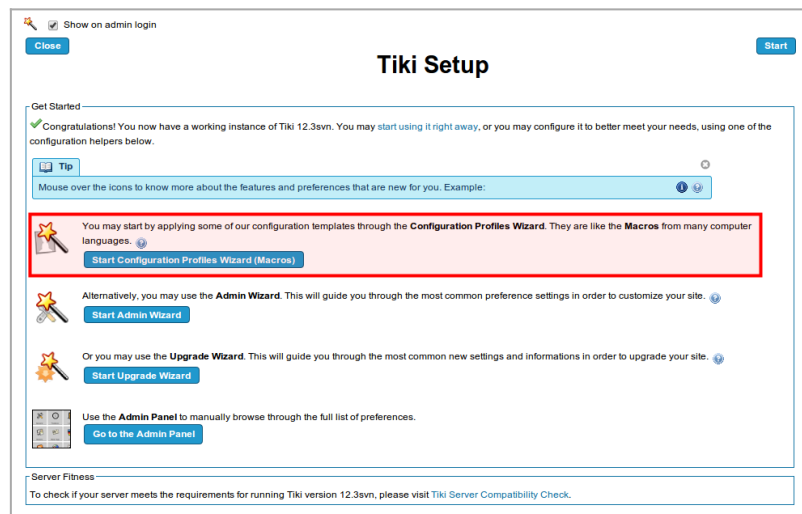

# Profiles Wizard

Since [Tiki12](#), this wizard shows the admin some information about the most recommended profiles to apply, either to set up your site with a featured configuration template, add some useful extra configuration, or show a demonstration of potentially interesting features for you, just with a few clicks.

It can be launched from the first screen of the Tiki Setup shown just after the admin logs in in a new tiki site:

Click to expand

Remember that if your server is behind a firewall, you need to set the [proxy settings](#) in order to allow your Tiki to connect to the profiles repository.