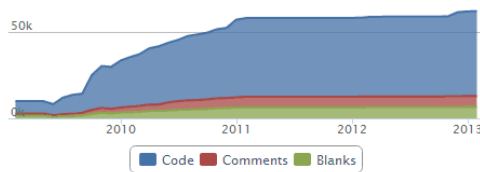

Lines of Code

Activity

30 Day Summary

Jan 9 2013 — Feb 8 2013

23 Commits
7 Contributors
including 4 new contributors

12 Month Summary

Feb 8 2012 — Feb 8 2013

82 Commits
Up +43 (110%) from previous 12 months
14 Contributors
Up +7 (100%) from previous 12 months