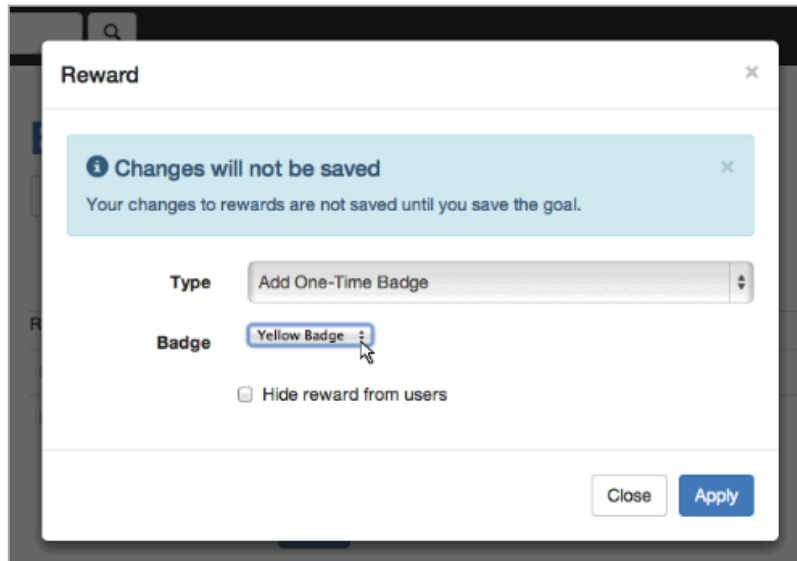

í™ •ë€€í•~ë æë©´ í'ë|