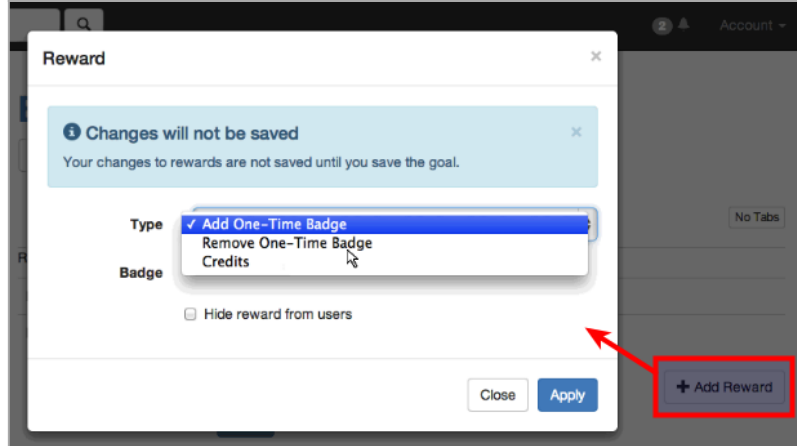

í™ •ë€€í•~ë æë©´ í'ë|

í™ •ë€€í•~ë æë©´ í'ë|

í™ •ë€€í•~ë æë©´ í'ë|