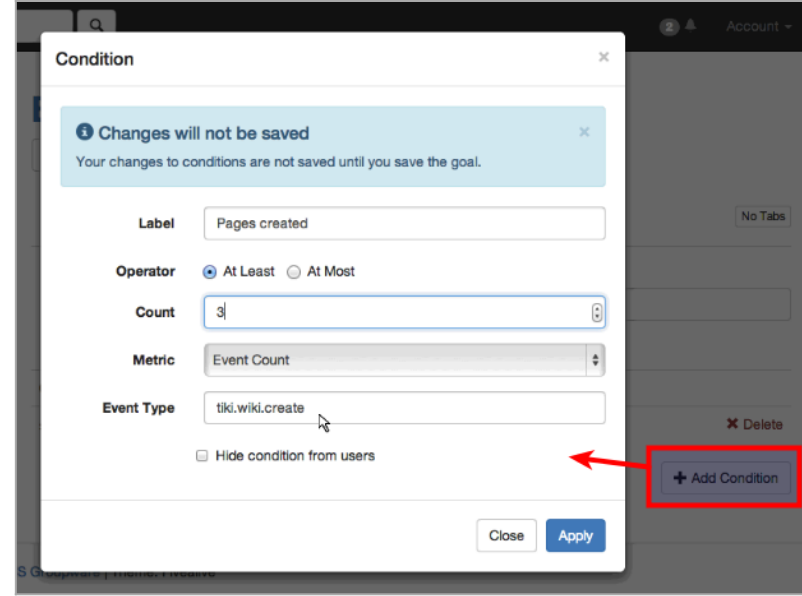

í™ •ë€€í•~ë æë©´í'ë!