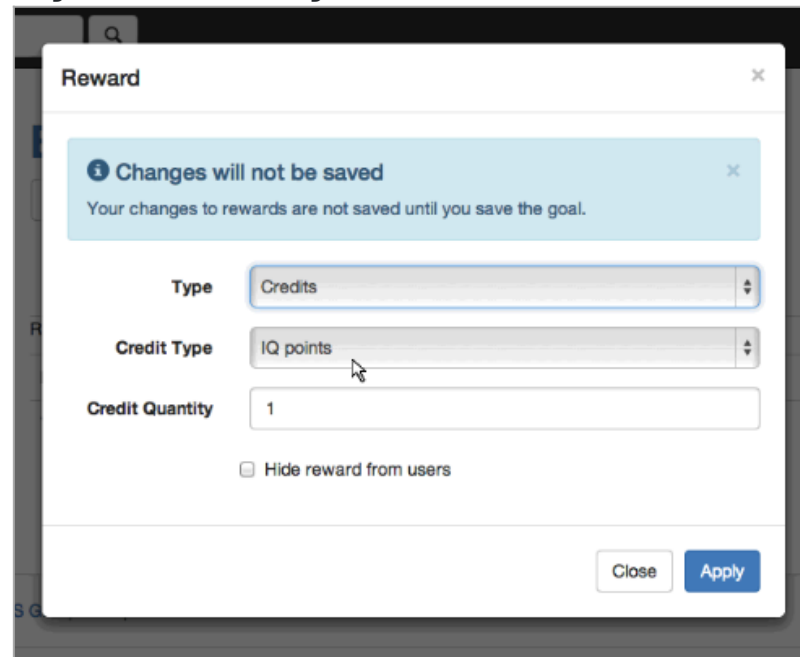

1.4. 'í<°í,æ ì,-ìš©ìž í¬ë ^ë"§'ì,, ë³`ìfiœ¼ëiœè"Â ì,-ìš©í•~ê,°

ìœ,,ì— ë³`ì—¬ìš,, ê²fi²~ëY¼ "ë°òì§€"ë¥¼ ì,-ìš©í•~ëš" ê²f ë€í< ìžì< ì` í<°í,æ ì,-ì'ìš, ë,´ë¶€ì~ ìžì< ì` ì,,æì •í•œ ìì~ì™€
í¬ë ^ë"§ ì<œìšæí...œè,, ì •ì'í•~ëš" ê²fi,, í—^ìš©í•~ëš" "í<°í,æ ì,-ìš©ìž í¬ë ^ë"§" ì,, ìž¬ì,-ìš©í•~ëš" "í¬ë ^ë"§"ì,,
ì,-ìš©í•~ëš" ê²fiœ¼ëiœ ë³`ìfi` ìœ í•ì,, ë³€ê²½í• ì~ë,, ìž^ìšµë<^ë<æ.