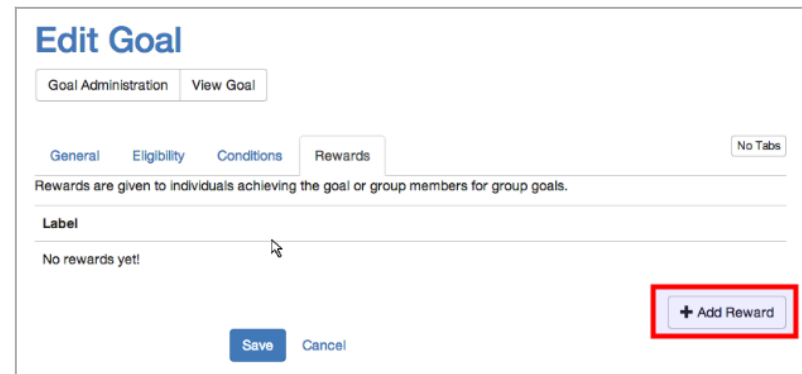

í™ •ë€€í•~ë æë©´í'ë!

1.3. 'ë°°ì§€' ë¥¼

ë³ `ìfìœ¼ëiœÂ ì,¬ìš©í•©ë<^ë<æ