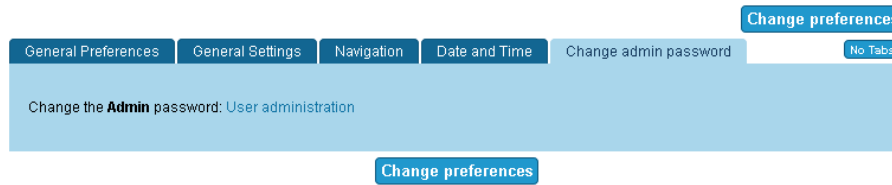

Change Admin Password tab

Overview

Use this tab to change the password for your administrator (**Admin**) account.

To Access

From the General Admin page, click the **Change Admin Password** tab.

Related Topics