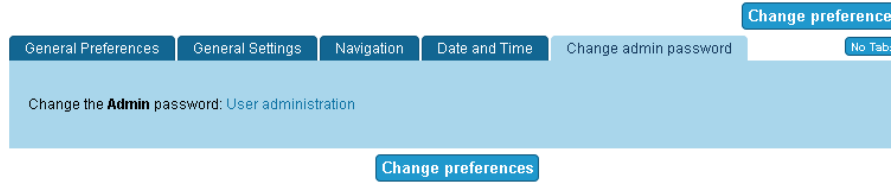

Change Admin Password tab

Setting	Description	Default
Change the Admin password	Link to Admin Users page