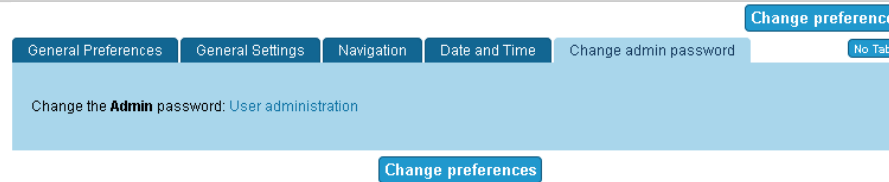

- Date and Time
- Features
- Admin Panels
- Password

Change Admin Password tab

Setting

Change the Admin password

Description

Link to Admin Users page

Default

Change Admin Password tab