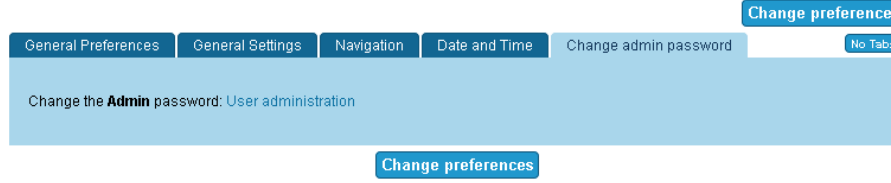

Description

Link to Admin Users page

Default

Change Admin Password tab

Setting	Description	Default
Change the Admin password	Link to Admin Users page	

Change Admin Password tab

Setting	Description	Default
Change the Admin password	Link to Admin Users page	