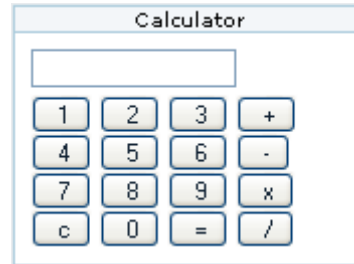

Usage

Once installed, you will see it under "Admin > Modules" (**tiki-admin_modules.php**):

You can assign a this Module to a lateral column (See Module Admin page if needed), or you can include it within a wiki page, using the PluginModule.

The assigned module looks like this:

And you can compute simple mathematical operation with it.

- Mod extcalculator - a similar calculator