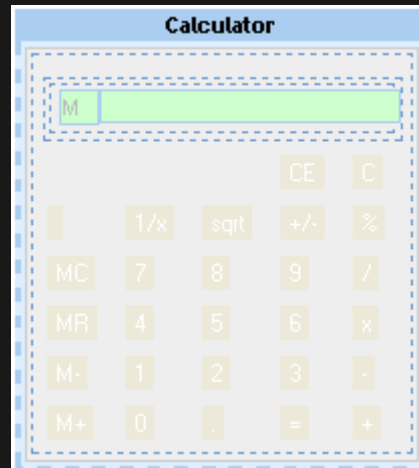

Mod extcalculator

Extcalculator is a kewl little calculator for your right or left column within TikiWiki.

INSTALL

See [Mods Admin](#) for instructions on how to install a Mod. This mods is called **extcalc**

The assigned module looks like this:

And you can compute simple mathematical operation with it.

[help](#) By the time of this writing (July 2007) the mod didn't show completely under many theme styles (last column of buttons on the right was hidden by central column in Tiki).