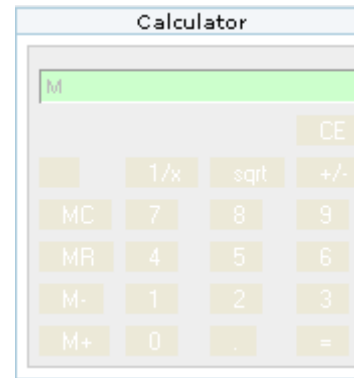

Mod extcalculator

Extcalculator is a kewl little calculator for your right or left column within TikiWiki.

INSTALL

See [Mods Admin](#) for instructions on how to install a Mod. This mods is called **extcalc**

The assigned module looks like this:

And you can compute simple mathematical operation with it.

[help](#) By the time of this writing (July 2007) the mod didn't show completely under many theme styles (last column of buttons on the right was hidden by central column in Tiki).