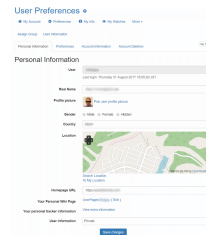

# My Account

The My Account feature (formerly *MyTiki*)

â€¢ Is where the user enters personal profile information

â€¢ Is where the user sets personal preferences for the website

â€¢ Shows the user's wiki page and article contributions, etc.

The User Features in Tiki enable the user to customize the site for their own purposes by selecting the visual theme, site language, behavior of notifications, and so on, from a range of options enabled by the administrator and appropriate for the site. Tiki has always been meant to be a community collaboration tool. In My Account, the user can configure preferences regarding sharing personal information (selectively) and interacting with other site users. The features that are available to registered users are grouped in the My Account section.

User Preference Info screenshot