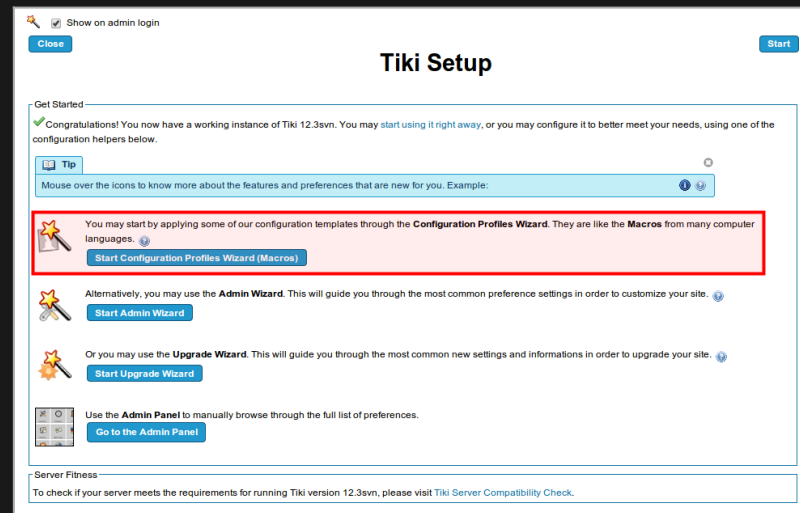

Profiles Wizard

Since [Tiki12](#), this wizard shows the admin some information about the most recommended profiles to apply, either to set up your site with a featured configuration template, add some useful extra configuration, or show a demonstration of potentially interesting features for you, just with a few clicks.

It can be launched from the first screen of the Tiki Setup shown just after the admin logs in in a new tiki site:

Click to expand

Remember that if your server is behind a firewall, you need to set the [proxy settings](#) in order to allow your Tiki to connect to the profiles repository.