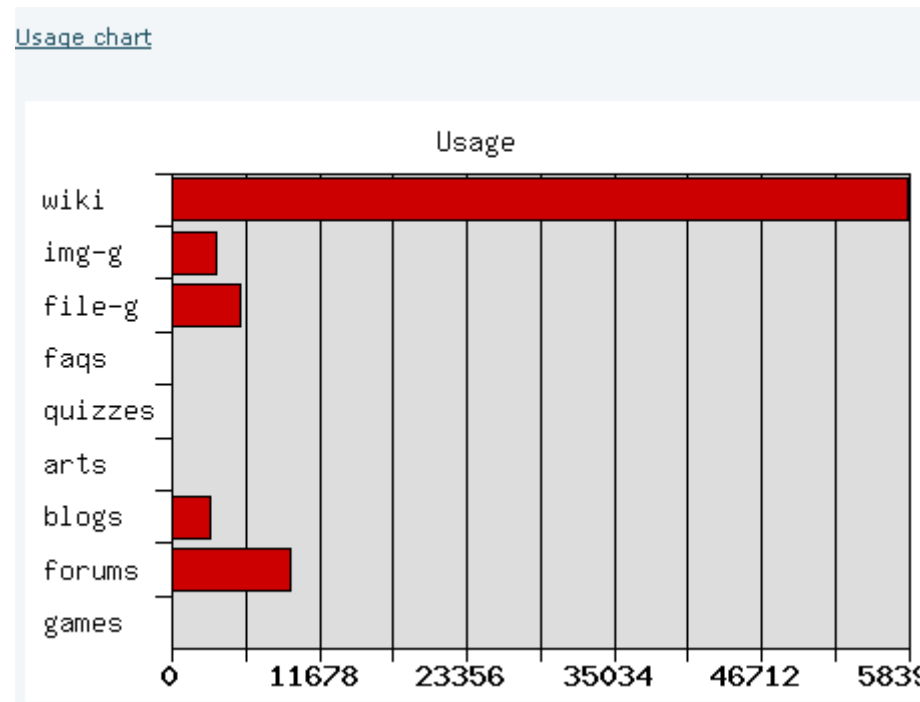

Most viewed objects in the last 7 days		
Object	Section	Hits
Inici	wiki	149
Inscripcions 2007	wiki	66
Triptic_curs_LiPUWi_2007_Febrer_05.pdf	file	41

There're some charts that can be displayed when you click on the "**Usage chart**" link at the bottom of the page (which will open this page: tiki-stats.php?chart=usage):

Usage chart by sections:

And Daily Usage chart for all sections in global: