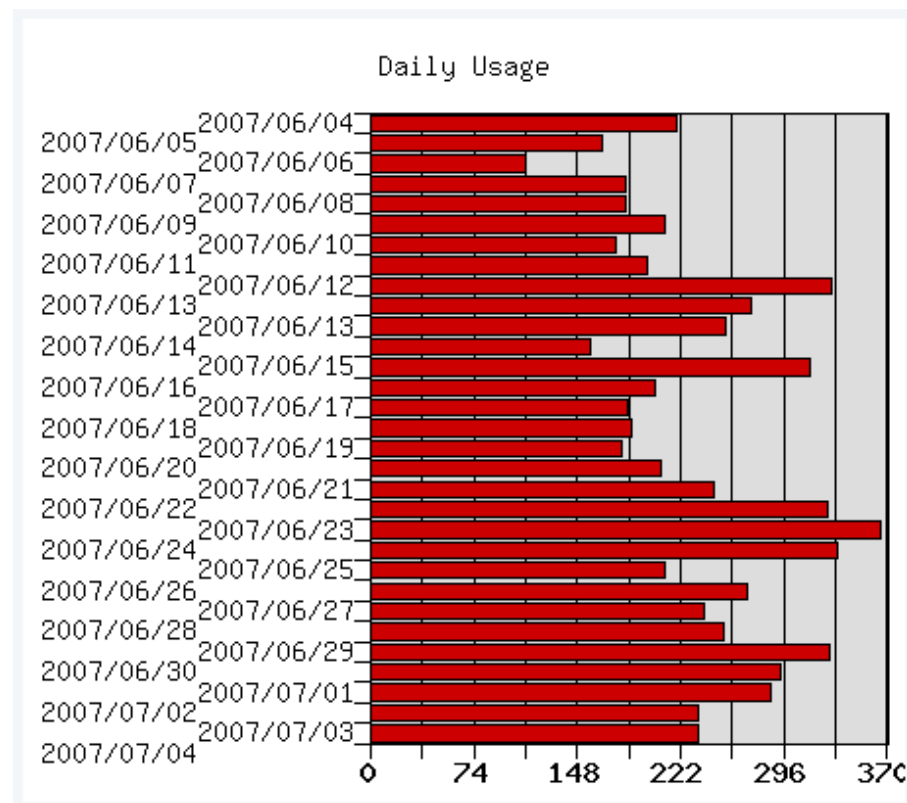

And finally, there is a couple of table with the most viewed objects in total:

Most viewed objects		
Object	Section	Hits
Inici	wiki	8189
Inscripcions 2007	wiki	1605
Triptic_curs_LiPUWi_2007_Febrer_05.pdf	file	771
AT2-Arxius	file gallery	682
Imatges de la Web	image gallery	585

or in the last 7 days:

Most viewed objects in the last 7 days		
Object	Section	Hits
Inici	wiki	149
Inscripcions 2007	wiki	66
Triptic_curs_LiPUWi_2007_Febrer_05.pdf	file	41

There're some charts that can be displayed when you click on the "**Usage chart**" link at the bottom of the page (which will open this page: [tiki-stats.php?chart=usage](http://tiki-stats.php?chart=usage)):

Usage chart by sections:

And Daily Usage chart for all sections in global:

From here

- [Stats](#)
- [Stats User](#)
- [Stats Details](#)