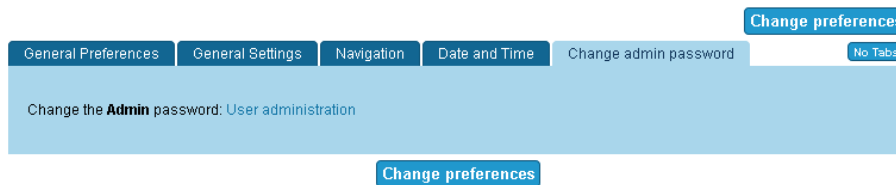

Change Admin Password tab

Overview

Use this tab to change the password for your administrator (**Admin**) account.

Related Topics

- [Date and Time Features](#)
- [Admin Panels](#)
- [Password](#)

To Access

From the [General Admin](#) page, click the **Change Admin Password** tab.

Change Admin Password tab

Setting	Description	Default
Change the Admin password	Link to Admin Users page