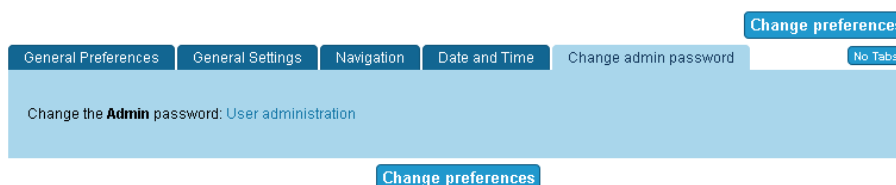

From the [General Admin](#) page, click the **Change Admin Password** tab.

Change Admin Password tab

Setting	Description	Default
Change the Admin password	Link to Admin Users page	

Change Admin Password tab

Setting	Description	Default
Change the Admin password	Link to Admin Users page	

Change Admin Password tab

Setting	Description	Default
Change the Admin password	Link to Admin Users page	

General Preferences General Settings Navigation Date and Time Change admin password [Change preferences](#) [No Tabs](#)