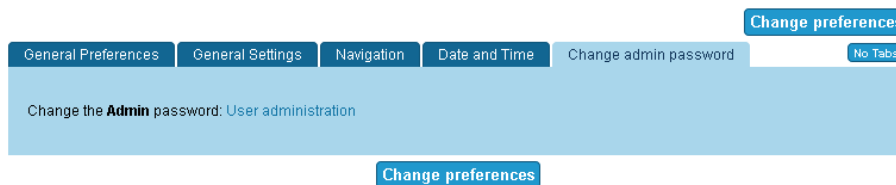

Change Admin Password tab

Setting	Description	Default
Change the Admin password	Link to Admin Users page