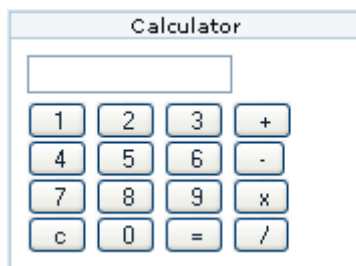

Mod calculator

calculator is a Kewl little calculator for your right or left column within TikiWiki

Install

See [Mods Admin](#) for instructions on how to install a Mod. This mod is called **calc**

Usage

Once installed, you will see it under "Admin > Modules" (**tiki-admin_modules.php**):

You can assign a this [Module](#) to a lateral column (See [Module Admin](#) page if needed), or you can include it within a wiki page, using the [PluginModule](#).

The assigned module looks like this:

And you can compute simple mathematical operation with it.

- [Mod extcalculator](#) - a similar calculator