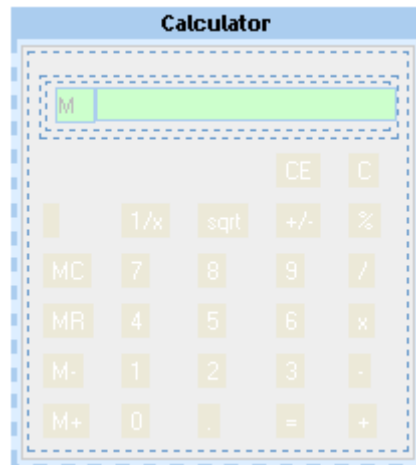

# Mod extcalculator

**Extcalculator** is a kewl little calculator for your right or left column within TikiWiki.

## Install

See [Mods Admin](#) for instructions on how to install a Mod. This mods is called **extcalc**

The assigned module looks like this:

And you can compute simple mathematical operation with it.

[help](#) By the time of this writing (July 2007) the mod didn't show completely under many theme styles (last column of buttons on the right was hidden by dentral column in Tiki.