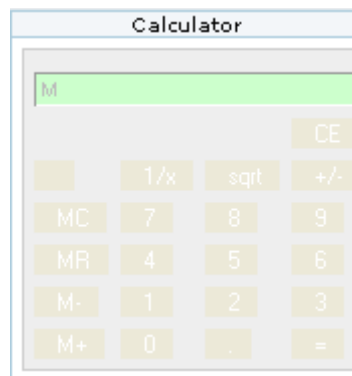

## Usage

Once installed, you will see it under "Admin > Modules" (**tiki-admin\_modules.php**):

You can assign a this [Module](#) to a lateral column (See [Module Admin](#) page if needed), or you can include it within a wiki page, using the [PluginModule](#).

The assigned module looks like this:

And you can compute simple mathematical operation with it.

[help](#) By the time of this writing (July 2007) the mod didn't show completely under many theme styles (last column of buttons on the right was hidden by dentral column in Tiki.