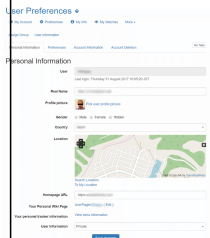

My Account

The My Account feature (formerly *MyTiki*)

- Is where the user enters personal profile information
- Is where the user sets personal preferences for the website
- Shows the user's wiki page and article contributions, etc.

The User Features in Tiki enable the user to customize the site for their own purposes by selecting the visual theme, site language, behavior of notifications, and so on, from a range of options enabled by the administrator and appropriate for the site. Tiki has always been meant to be a community collaboration tool. In My Account, the user can configure preferences regarding sharing personal information (selectively) and interacting with other site users. The features that are available to registered users are grouped in the My Account section.